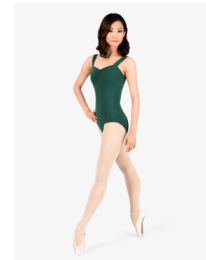

PRICING:

Advanced Ensemble:
\$90 Per Month

Optional Classes:
\$20 Add On Per Class

UNIFORM:

THEATRICALS

STYLE 10100 ADULT COTTON PINCH FRONT TANK
COTTON DANCE LEOTARD - FOREST
STYLE NO: N5501

MARIAA CROWN
STYLE 34825 WOMENS MOCK
WRAP PULL-ON SKIRT - WHITE
STYLE NO: ME636